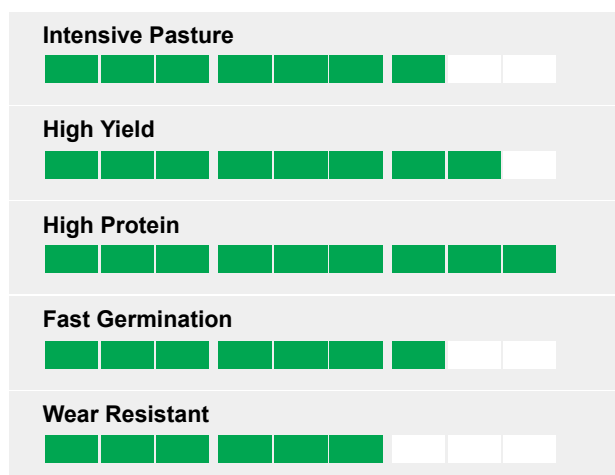

CUTMAX DIGEST

ForageMax

CUTMAX DIGEST

Yield and quality in one

- Yield and quality in one
- Highest possible milk production
- 2-4 silage cuts
- For temperate and warm climates

Ratings

CutMax - Digest - Yield and quality in one

With festulolium

CutMax - Digest is composed with festulolium, which has a very high digestibility and increased sugar content - this mixture provides the highest quality. FEstulolium and tall fescue increase persistency and drought resistance of the sward during the season as well as over longer terms.

CutMax - Digest secures the highest intake and milk production. It is ideal for 2-4 silage cuts per year in a rotational system with renewal every 3-6 years.

CutMax - Digest is suitable for cold and temperate regions as well as hot and dry areas.